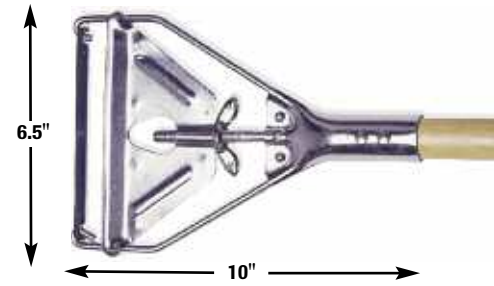

Wet Mop Handles

Use Stirrup Style mop handles with Narrow Band mops.
Use Jaws Style mop handles with Wide Band mops.

METAL STIRRUP QUICK CHANGE

Quick release bar (yoke) to facilitate fast mop changes. This popular, heavy-duty handle provides durability with efficiency. **Recommended for narrow (1.25" Tape) headbands.**

Item #	Head	Handle	Handle Size	Pack Case	Case Weight	Case Cube
NA70952	Metal	Pine	1" x 60"	12	31.00 lbs.	2.420
NA70902	Metal	Wood	1" x 60"	12	31.00 lbs.	2.420

SPEED CHANGE

High-impact plastic head features a side release gate for fast and easy mop changes. Mops simply slide off without having to touch them. Features an easy to use thumbwheel adjustment. **Recommended for narrow (1.25" Tape) headbands.**

Item #	Head	Handle	Handle Size	Pack Case	Case Weight	Case Cube
NA70302	Plastic	Wood	1" x 60"	12	22.00 lbs.	2.630
NA70342	Plastic	Blue Fiberglass	1" x 60"	12	25.00 lbs.	2.630
NA70352	Plastic	Red Fiberglass	1" x 60"	12	25.00 lbs.	2.630
NA70362	Plastic	Green Fiberglass	1" x 60"	12	25.00 lbs.	2.630
NA70312	Plastic	Yellow Fiberglass	1" x 60"	12	25.00 lbs.	2.630
NA70322	Plastic	Vinyl Coated Steel	1" x 60"	12	22.00 lbs.	2.630
NA70332	Plastic	Black Metal	1" x 60"	12	22.00 lbs.	2.560

TOUGH JAWS

Extra durable nylon construction assures long life for this jaw style handle. **Recommended for wide (5" Mesh) headbands.**

Item #	Head	Handle	Handle Size	Pack Case	Case Weight	Case Cube
NA70602	Plastic	Wood	1" x 60"	12	22.00 lbs.	2.420
NA70642	Plastic	Blue Fiberglass	1" x 60"	12	22.00 lbs.	2.420
NA70652	Plastic	Red Fiberglass	1" x 60"	12	22.00 lbs.	2.420
NA70662	Plastic	Green Fiberglass	1" x 60"	12	22.00 lbs.	2.420
NA70612	Plastic	Yellow Fiberglass	1" x 60"	12	22.00 lbs.	2.420
DA70622	Plastic	Vinyl Coated Steel	1" x 60"	12	22.00 lbs.	2.506

Tough Jaws is recommended for wide head bands.

3"

8.5"

7.5"