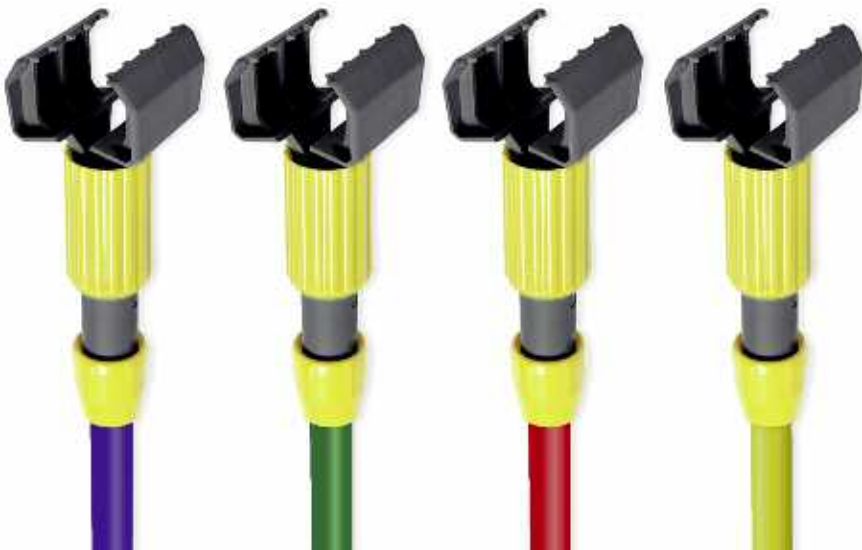

SPEED CHANGE

High-impact plastic head features a side release gate for fast and easy mop changes. Mops simply slide off without having to touch them. Features an easy to use thumbwheel adjustment. **Recommended for narrow (1.25" Tape) headbands.**

Item #	Head	Handle	Handle Size	Pack Case	Case Weight	Case Cube
NA70302	Plastic	Wood	1" x 60"	12	22.00 lbs.	2.630
NA70342	Plastic	Blue Fiberglass	1" x 60"	12	25.00 lbs.	2.630
NA70352	Plastic	Red Fiberglass	1" x 60"	12	25.00 lbs.	2.630
NA70362	Plastic	Green Fiberglass	1" x 60"	12	25.00 lbs.	2.630
NA70312	Plastic	Yellow Fiberglass	1" x 60"	12	25.00 lbs.	2.630
NA70322	Plastic	Vinyl Coated Steel	1" x 60"	12	22.00 lbs.	2.630
NA70332	Plastic	Black Metal	1" x 60"	12	22.00 lbs.	2.560

TOUGH JAWS

Extra durable nylon construction assures long life for this jaw style handle. **Recommended for wide (5" Mesh) headbands.**

Item #	Head	Handle	Handle Size	Pack Case	Case Weight	Case Cube
NA70602	Plastic	Wood	1" x 60"	12	22.00 lbs.	2.420
NA70642	Plastic	Blue Fiberglass	1" x 60"	12	22.00 lbs.	2.420
NA70652	Plastic	Red Fiberglass	1" x 60"	12	22.00 lbs.	2.420
NA70662	Plastic	Green Fiberglass	1" x 60"	12	22.00 lbs.	2.420
NA70612	Plastic	Yellow Fiberglass	1" x 60"	12	22.00 lbs.	2.420
DA70622	Plastic	Vinyl Coated Steel	1" x 60"	12	22.00 lbs.	2.506

Tough Jaws is recommended for wide head bands.

3"

8.5"